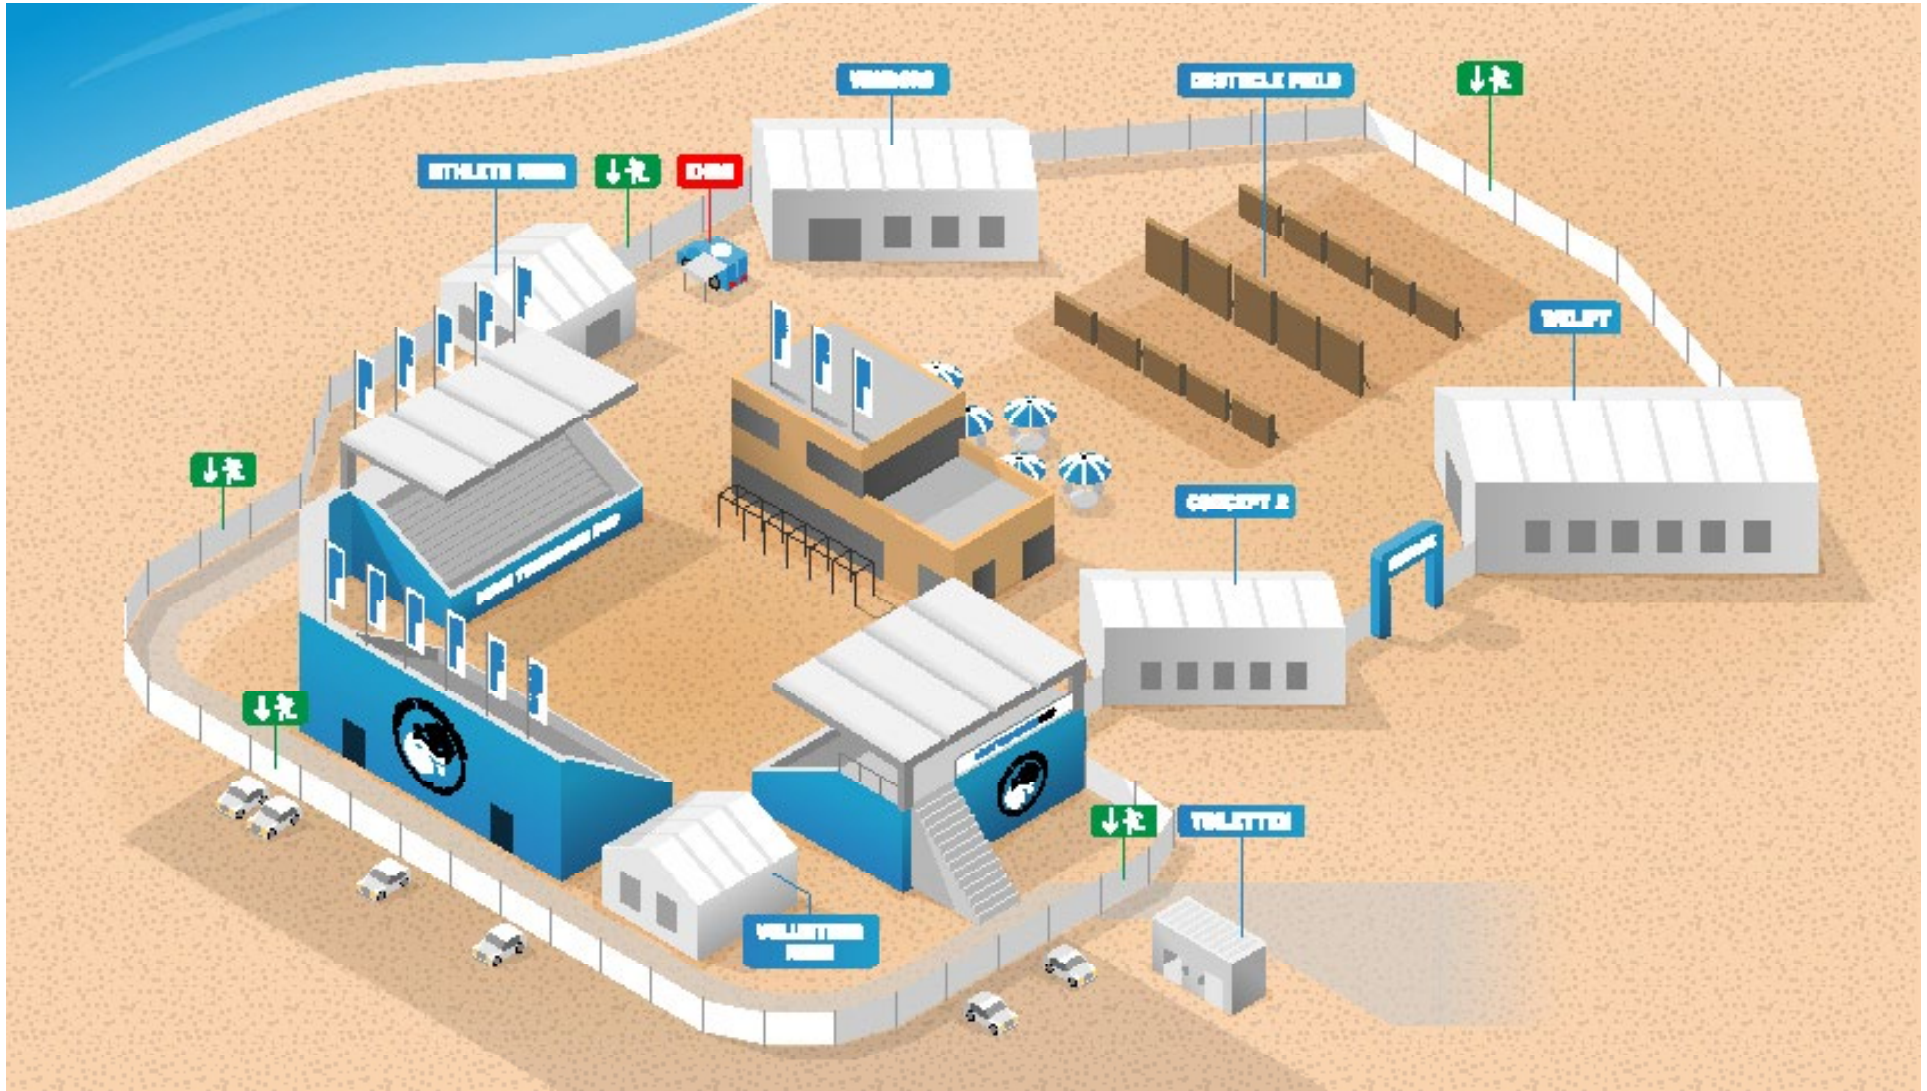

BEACH THROWDOWN SCHEDULE

12-14 JULY 2019

BEACH THROWDOWN SCHEDULE

12-14 JULY 2019

BEACH THROWDOWN SCHEDULE

FRIDAY 12 JULY 2019 - Delta Scaled Alpha

STADIUM

09:30	09:40	BREIF EVENT 1 SCALED	
10:00	10:10	SCALED H1 E1	MEN
10:13	10:23	SCALED H2 E1	MEN
10:23	10:33	SCALED H3 E1	MEN
10:38	10:48	SCALED H1 E1	FEMALE
10:53	11:03	SCALED H2 E1	FEMALE
11:06	11:16	SCALED H3 E1	FEMALE
11:21	11:31	BREIF EVENT 2 DELTA	
11:51	12:03	DELTA H1 E2	MEN
12:06	12:18	DELTA H2 E2	MEN
12:21	12:33	DELTA H3 E2	MEN
12:36	12:48	DELTA H4 E2	MEN
12:53	13:05	DELTA H1 E2	FEMALE
13:08	13:20	DELTA H2 E2	FEMALE
15:37	15:47	BREIF EVENT 4 SCALED	
16:07	16:17	SCALED H1 E4	MEN
16:20	16:30	SCALED H2 E4	MEN
16:33	16:43	SCALED H3 E4	MEN
16:48	16:58	SCALED H1 E4	FEMALE
17:03	17:13	SCALED H2 E4	FEMALE
17:16	17:26	SCALED H3 E4	FEMALE
17:30	17:38	DELTA H1 E4	MEN
17:41	17:49	DELTA H2 E4	MEN
17:52	18:00	DELTA H3 E4	MEN
18:03	18:11	DELTA H4 E4	MEN
18:16	18:24	DELTA H1 E4	FEMALE
18:27	18:35	DELTA H2 E4	FEMALE

OBSTACLE

11:26	11:36	BREIF EVENT 2 SCALED	
11:56	12:10	SCALED H1 E2	MEN
12:13	12:27	SCALED H2 E2	MEN
12:30	12:44	SCALED H3 E2	MEN
12:49	13:03	SCALED H1 E2	FEMALE
13:06	13:20	SCALED H2 E2	FEMALE
13:23	13:37	SCALED H3 E2	FEMALE
13:42	13:52	BREIF EVENT 3 DELTA	
14:12	14:26	DELTA H1 E3	MEN
14:29	14:43	DELTA H2 E3	MEN
14:46	15:00	DELTA H3 E3	MEN
15:03	15:17	DELTA H4 E3	MEN
15:22	15:36	DELTA H1 E3	FEMALE
15:39	15:53	DELTA H2 E3	FEMALE
16:03	16:13	BREIF EVENT 4 DELTA	
EVENT ON STADIUM!			

CONCEPT 2

09:30	09:40	BREIF EVENT 1 DELTA	
10:00	10:09	DELTA H1 E1	MEN
10:11	10:20	DELTA H2 E1	MEN
10:22	10:31	DELTA H3 E1	MEN
10:33	10:42	DELTA H4 E1	MEN
10:44	10:53	DELTA H1 E1	FEMALE
10:55	11:04	DELTA H2 E1	FEMALE
13:47	13:57	BREIF EVENT 3 SCALED	
14:17	14:27	SCALED H1 E3	MEN
14:29	14:39	SCALED H2 E3	MEN
14:41	14:51	SCALED H3 E3	MEN
14:53	15:03	SCALED H1 E3	FEMALE
15:05	15:15	SCALED H2 E3	FEMALE
15:17	15:27	SCALED H3 E3	FEMALE